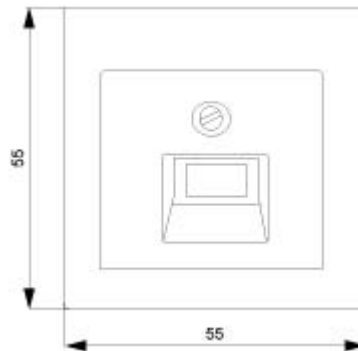

Further information

Information on the packaging

<https://support.industry.siemens.com/cs/ww/en/view/109813875>

Information for data generation and storage

<https://support.industry.siemens.com/cs/ww/en/view/109995012>

Information- and Downloadcenter (Catalogs, Brochures,...)

<https://www.siemens.com/lowvoltage/catalogs>

Industry Mall (Online ordering system)

<https://mall.industry.siemens.com/mall/en/en/Catalog/product?mlfb=5TG2543>

Service&Support (Manuals, Certificates, Characteristics, FAQs,...)

<https://support.industry.siemens.com/cs/ww/en/ps/5TG2543>

Image database (product images, 2D dimension drawings, 3D models, device circuit diagrams, ...)

<https://www.automation.siemens.com/bilddb/cax_en.aspx?mlfb=5TG2543>

CAX-Online-Generator

<https://www.siemens.com/cax>

Tender specifications

<https://www.siemens.com/specifications>

Characteristic curves

<https://curves.simaris.siemens.com/curves/<mmp_prod_noCOMP='HAUPT'></mmp_prod_no>>

last modified:

8/15/2025